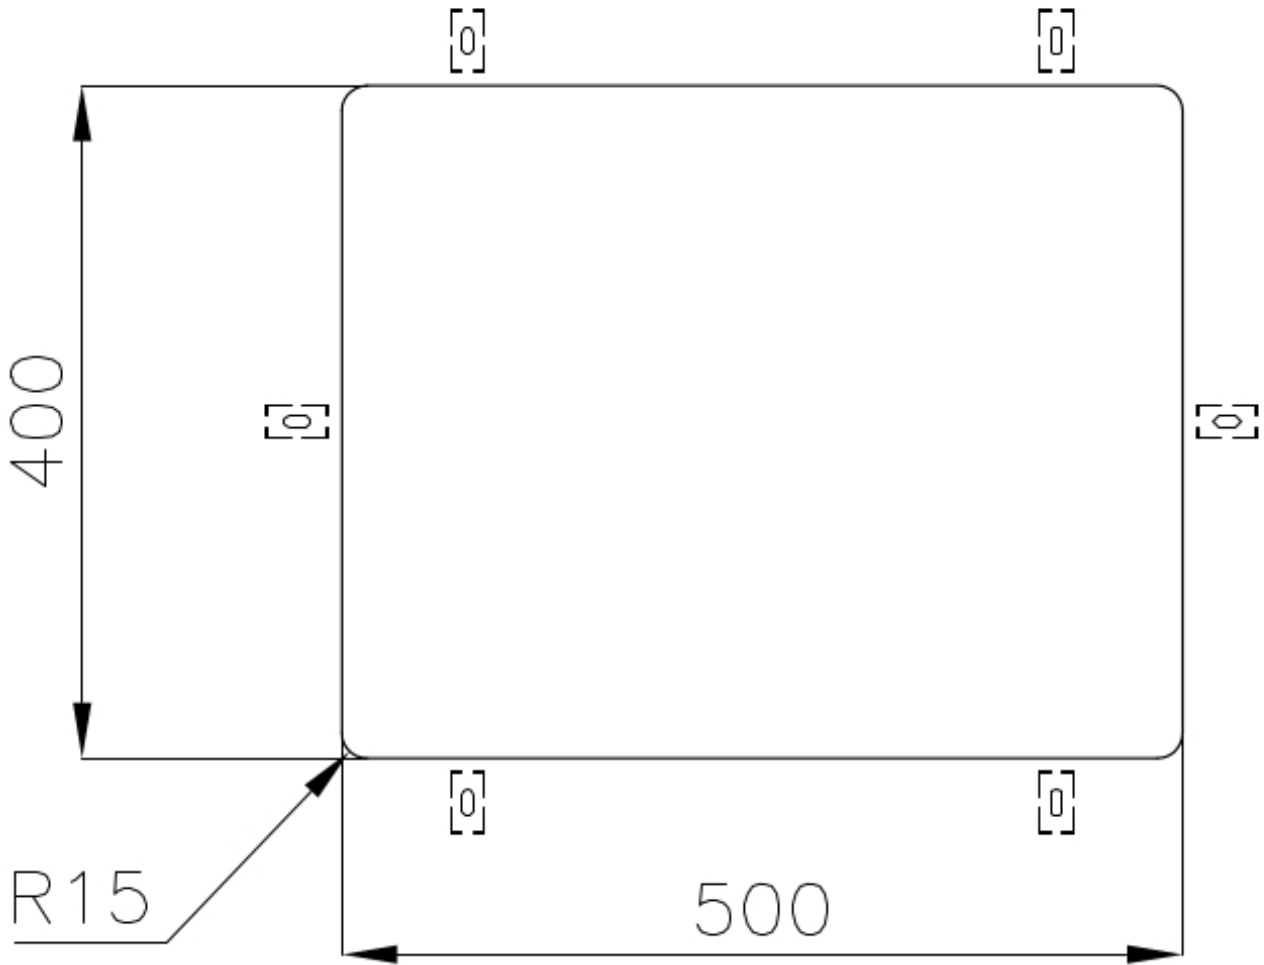

---

Texture Foster brushed

---

Base 60 cm

---

Dimensions 540 x 440 mm

---

Standard fittings Fixing hooks, gasket, drain, overflow and siphon, boxed packing

---

Bowl dimension 500 x 400 mm

---

Number of bowls 1 bowl

---

Waste fitting 3,5" drain

---

---

**High thickness** 1mm thick steel. A significant thickness, which guarantees the maximum sturdiness and durability.

---

**Perimetral overflow** The overflow is always a security on the Foster sinks that prevents the overflow of water in case of oversights. The perimeter drain solution improves aesthetics thanks to its square and essential shape.

## TECHNICAL DATA

Cut out size  
Dimensioni per foratura top