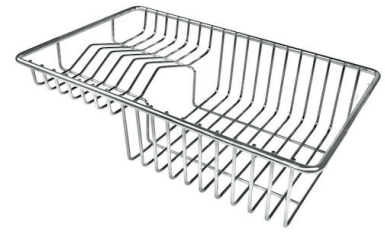

---

**Small radius** Bowls with squared shapes with a modern design and an increased capacity, for a minimal aesthetics connected with an extreme practicality.

---

## OPTIONAL ACCESSORIES

**CUVETTE PERFOREE INOX**

A154 F00

\* only in combination with the accessory  
A644 F04

**CUVETTE PLASTIQUE BLANCHE**

A153 A00

**GRILLE POR.ASSIETTES INOX**  
**mm214x379**

A100 C03

\* only in combination with the accessory  
A644 A01

**GRILLE PORTE-ASSIETTES INOX**  
**25x35**

A100 A54

\* only in combination with the accessory  
A644 F04

**PLANCHE DE DECOUPE CRYSTAL**  
**23x41 CM**